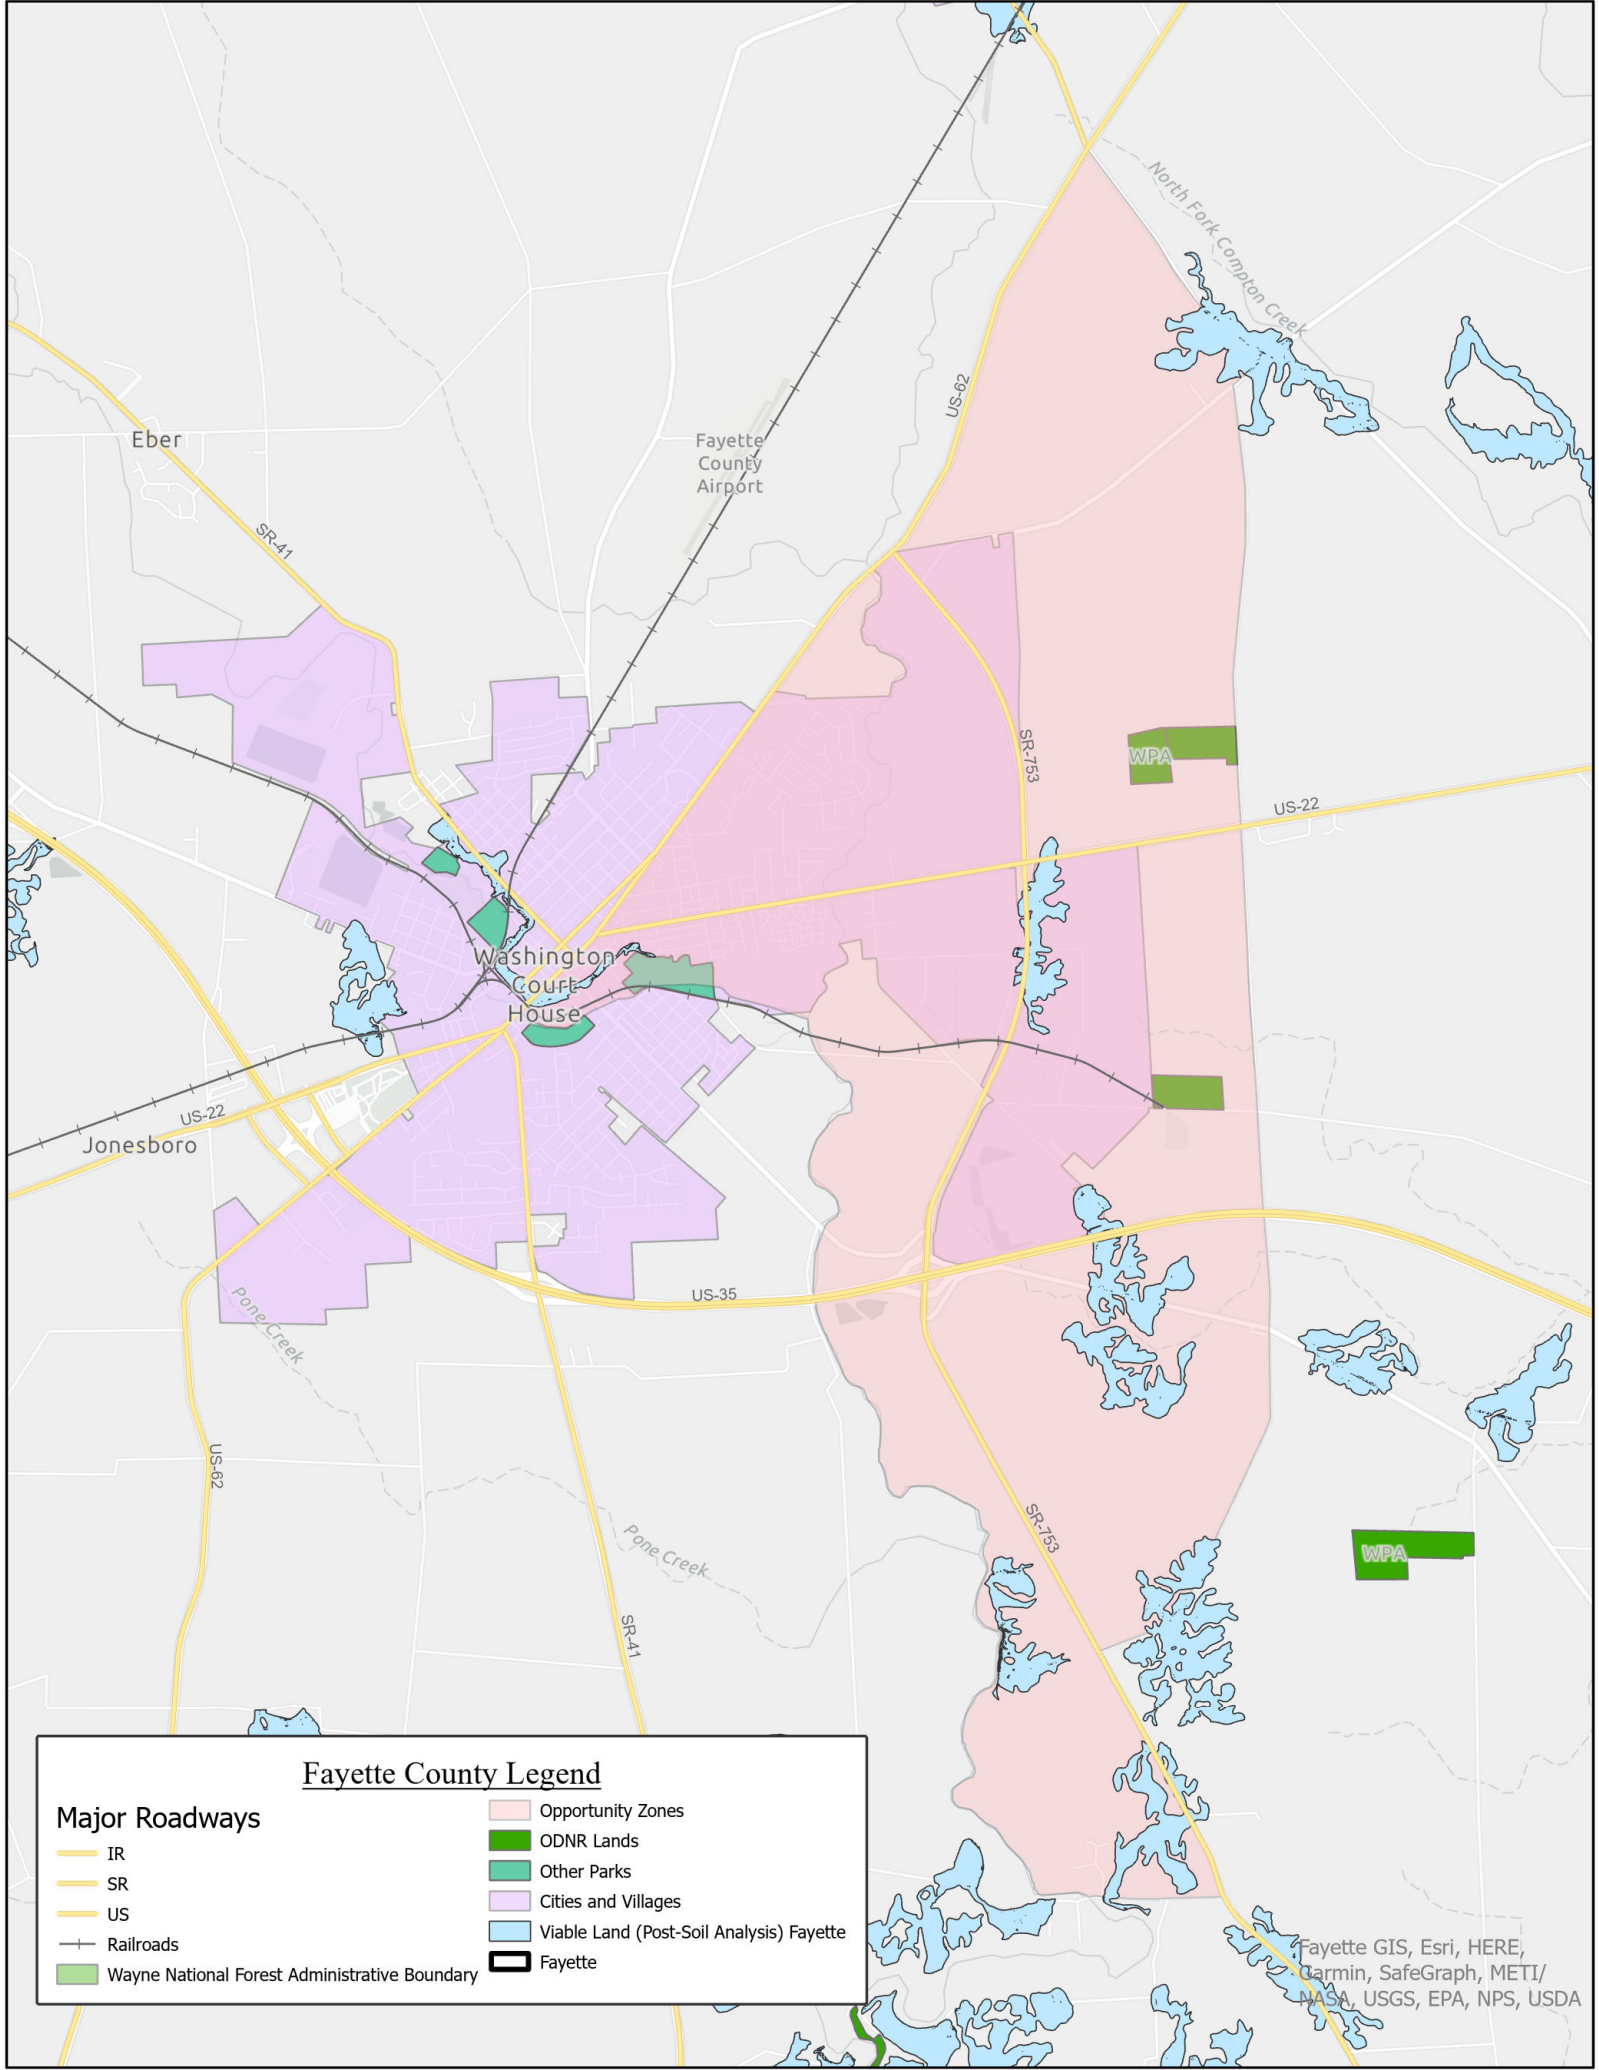

Mt Sterling

Jeffersonville

Deer Creek State Park

Bloomington

Milledgeville

New Holland

FAYETTE

Washington Court House

Sabina

Lees Creek

Greenfield

Leesburg

Fayette County Legend

Major Roadways

- IR
- SR
- US
- Railroads
- Wayne National Forest Administrative Boundary
- Fayette
- Opportunity Zones
- ODNR Lands
- Other Parks
- Cities and Villages
- Viable Land (Post-Soil Analysis) Fayette

Fayette GIS, Esri, HERE, Garmin, SafeGraph, METI/NASA, USGS, EPA, NPS, USDA

Bainbridge

Fayette County Legend

- | | | |
|--|---|--|
| Major Roadways | |  Opportunity Zones |
|  IR |  ODNR Lands |  Cities and Villages |
|  SR |  Other Parks |  Viable Land (Post-Soil Analysis) Fayette |
|  US |  Fayette | |
|  Railroads | | |
|  Wayne National Forest Administrative Boundary | | |