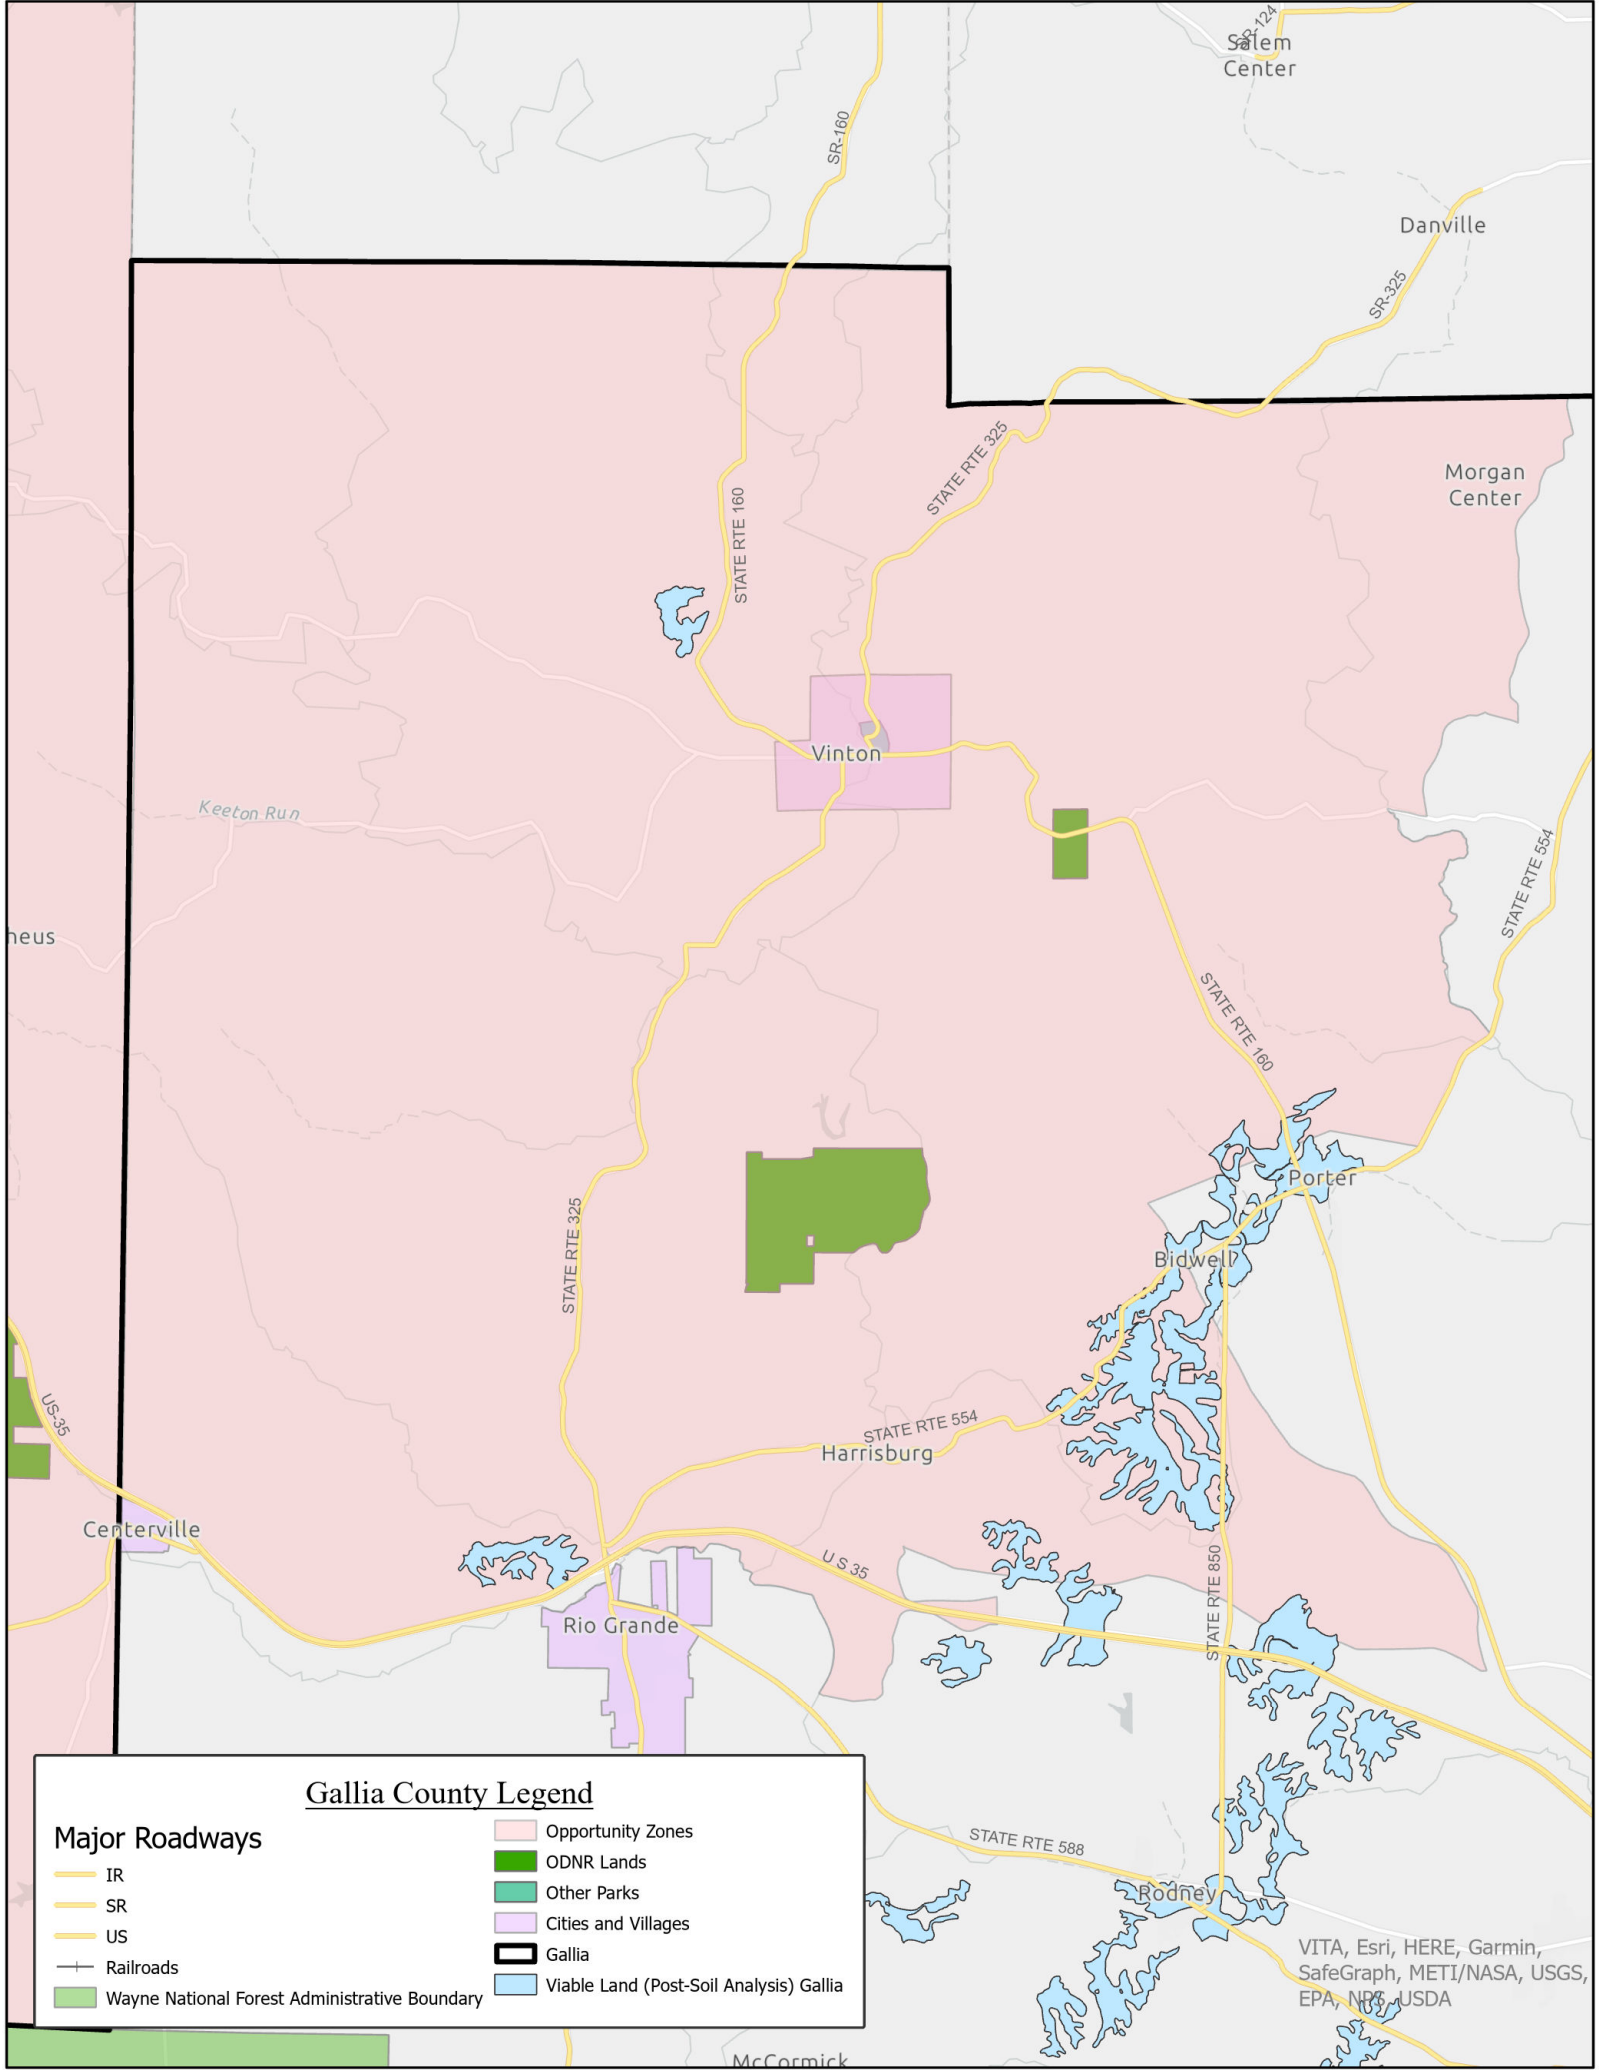

+ Railroads  
**Major Roadways**  
 IR  
 SR  
 US  
 Wayne National Forest Administrative Boundary

**Gallia County Legend**

Viable Land (Post Soil Analysis) Gallia  
 Gallia County  
 Opportunity Zones  
 ODNR Lands  
 Other Parks  
 Cities and Villages, Gallia

### Gallia County Legend

#### Major Roadways

- IR
- SR
- US
- Railroads
- Wayne National Forest Administrative Boundary

- Opportunity Zones
- ODNR Lands
- Other Parks
- Cities and Villages
- Gallia
- Viable Land (Post-Soil Analysis) Gallia

VITA, Esri, HERE, Garmin, SafeGraph, METI/NASA, USGS, EPA, NPS, USDA