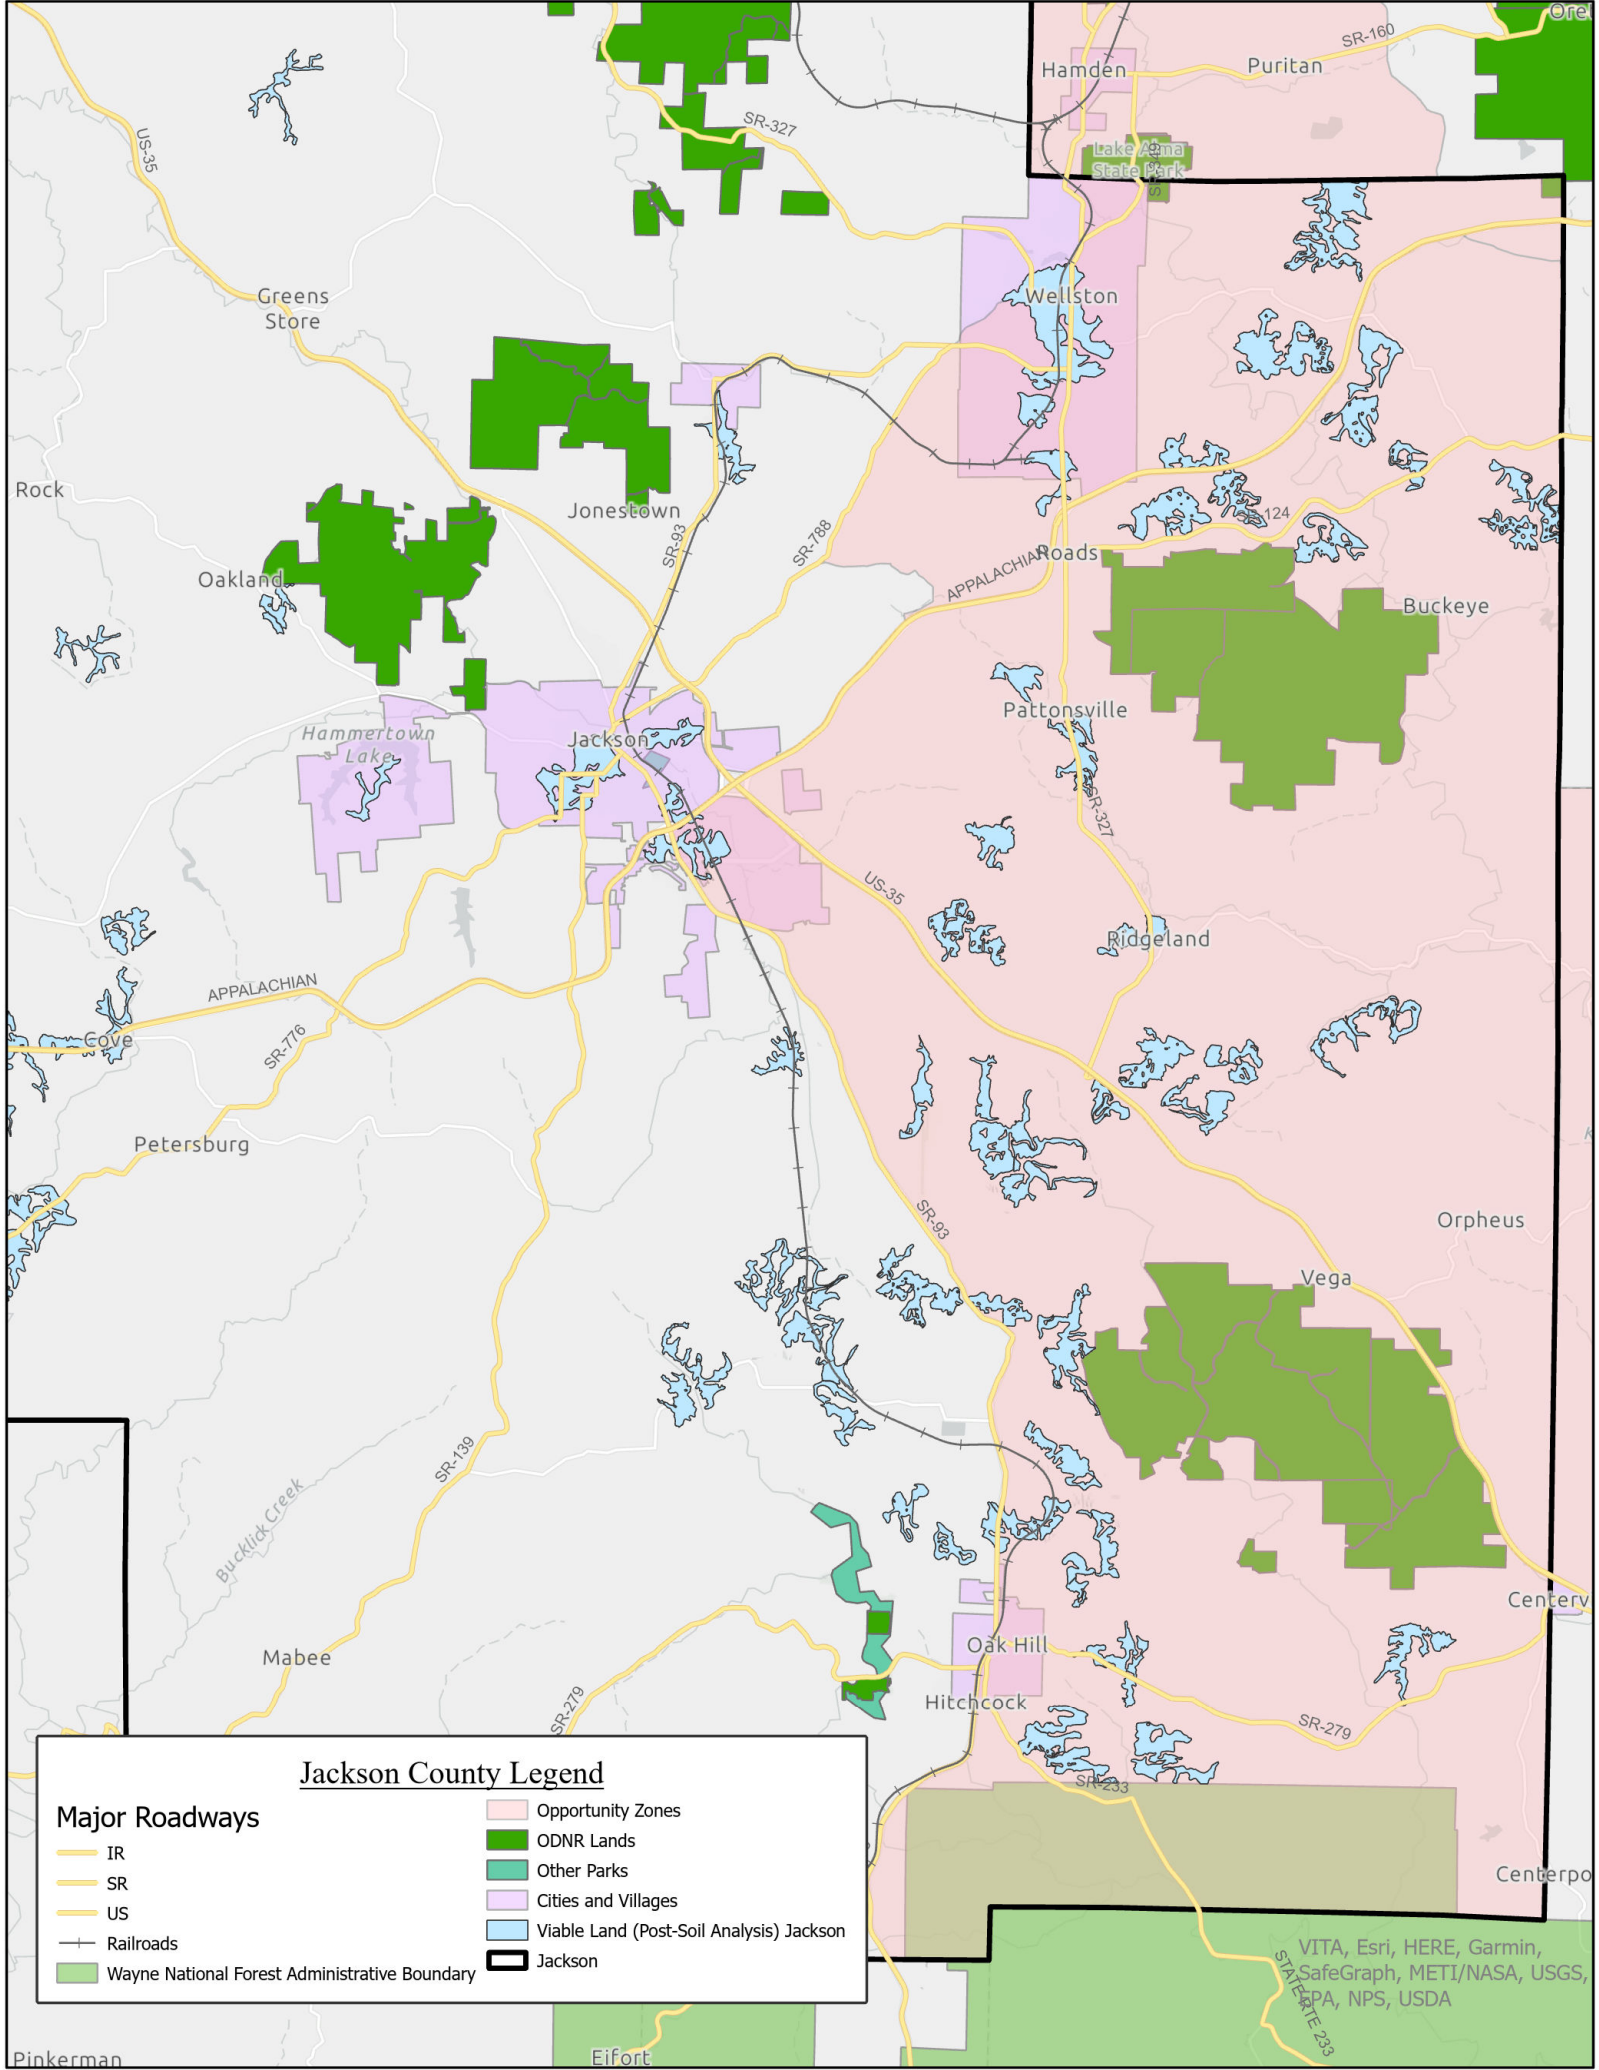

Jackson County Legend

Major Roadways

- IR
- SR
- US
- Railroads
- Wayne National Forest Administrative Boundary

- Opportunity Zones
- ODNR Lands
- Other Parks
- Cities and Villages, Jackson
- Jackson
- Viable Land (Post-Soil Analysis) Jackson

Jackson County Legend

Major Roadways

- IR
- SR
- US
- +— Railroads
- Wayne National Forest Administrative Boundary

- Opportunity Zones
- ODNR Lands
- Other Parks
- Cities and Villages
- Viable Land (Post-Soil Analysis) Jackson
- Jackson

VITA, Esri, HERE, Garmin,
SafeGraph, METI/NASA, USGS,
STATEPA, NPS, USDA