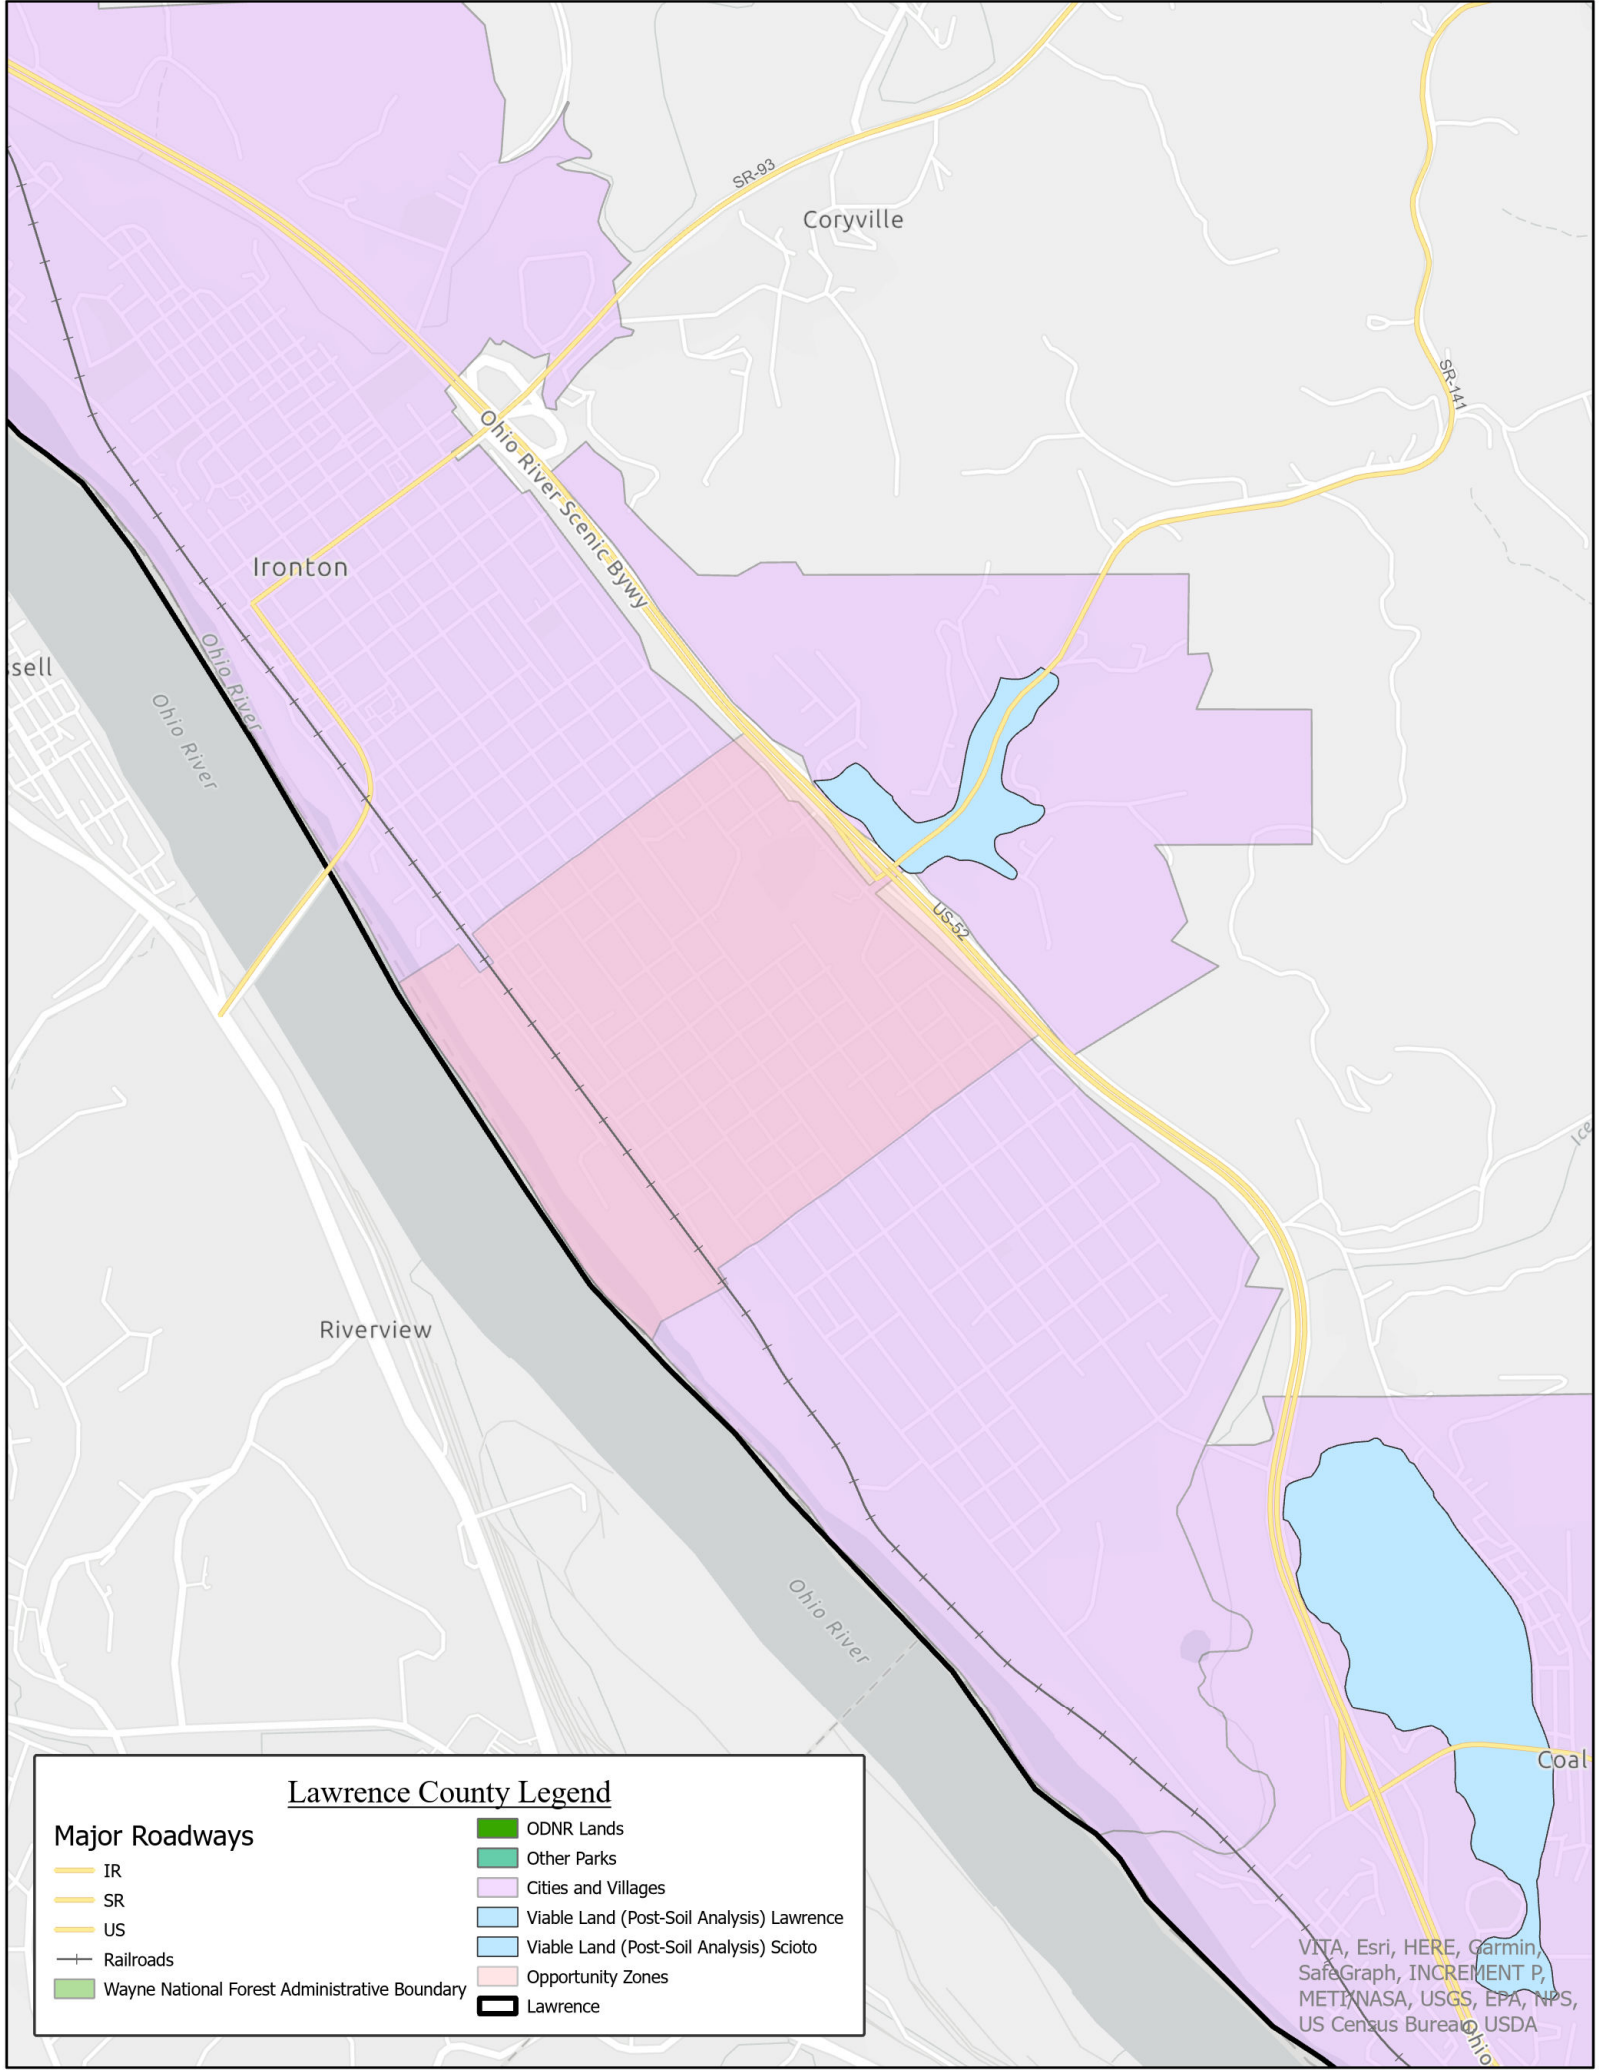

Lawrence County Legend

Major Roadways

- IR
- SR
- US
- Railroads
- Wayne National Forest Administrative Boundary

- Opportunity Zones
- ODNR Lands
- Other Parks
- Cities and Villages
- Viable Land (Post-Soil Analysis) Lawrence
- Lawrence

Lawrence County Legend

Major Roadways

- IR
- SR
- US
- Railroads
- Wayne National Forest Administrative Boundary

- ODNR Lands
- Other Parks
- Cities and Villages
- Viable Land (Post-Soil Analysis) Lawrence
- Viable Land (Post-Soil Analysis) Scioto
- Opportunity Zones
- Lawrence

VITA, Esri, HERE, Garmin, SafeGraph, INCREMENT P, METI/NASA, USGS, EPA, NPS, US Census Bureau, USDA