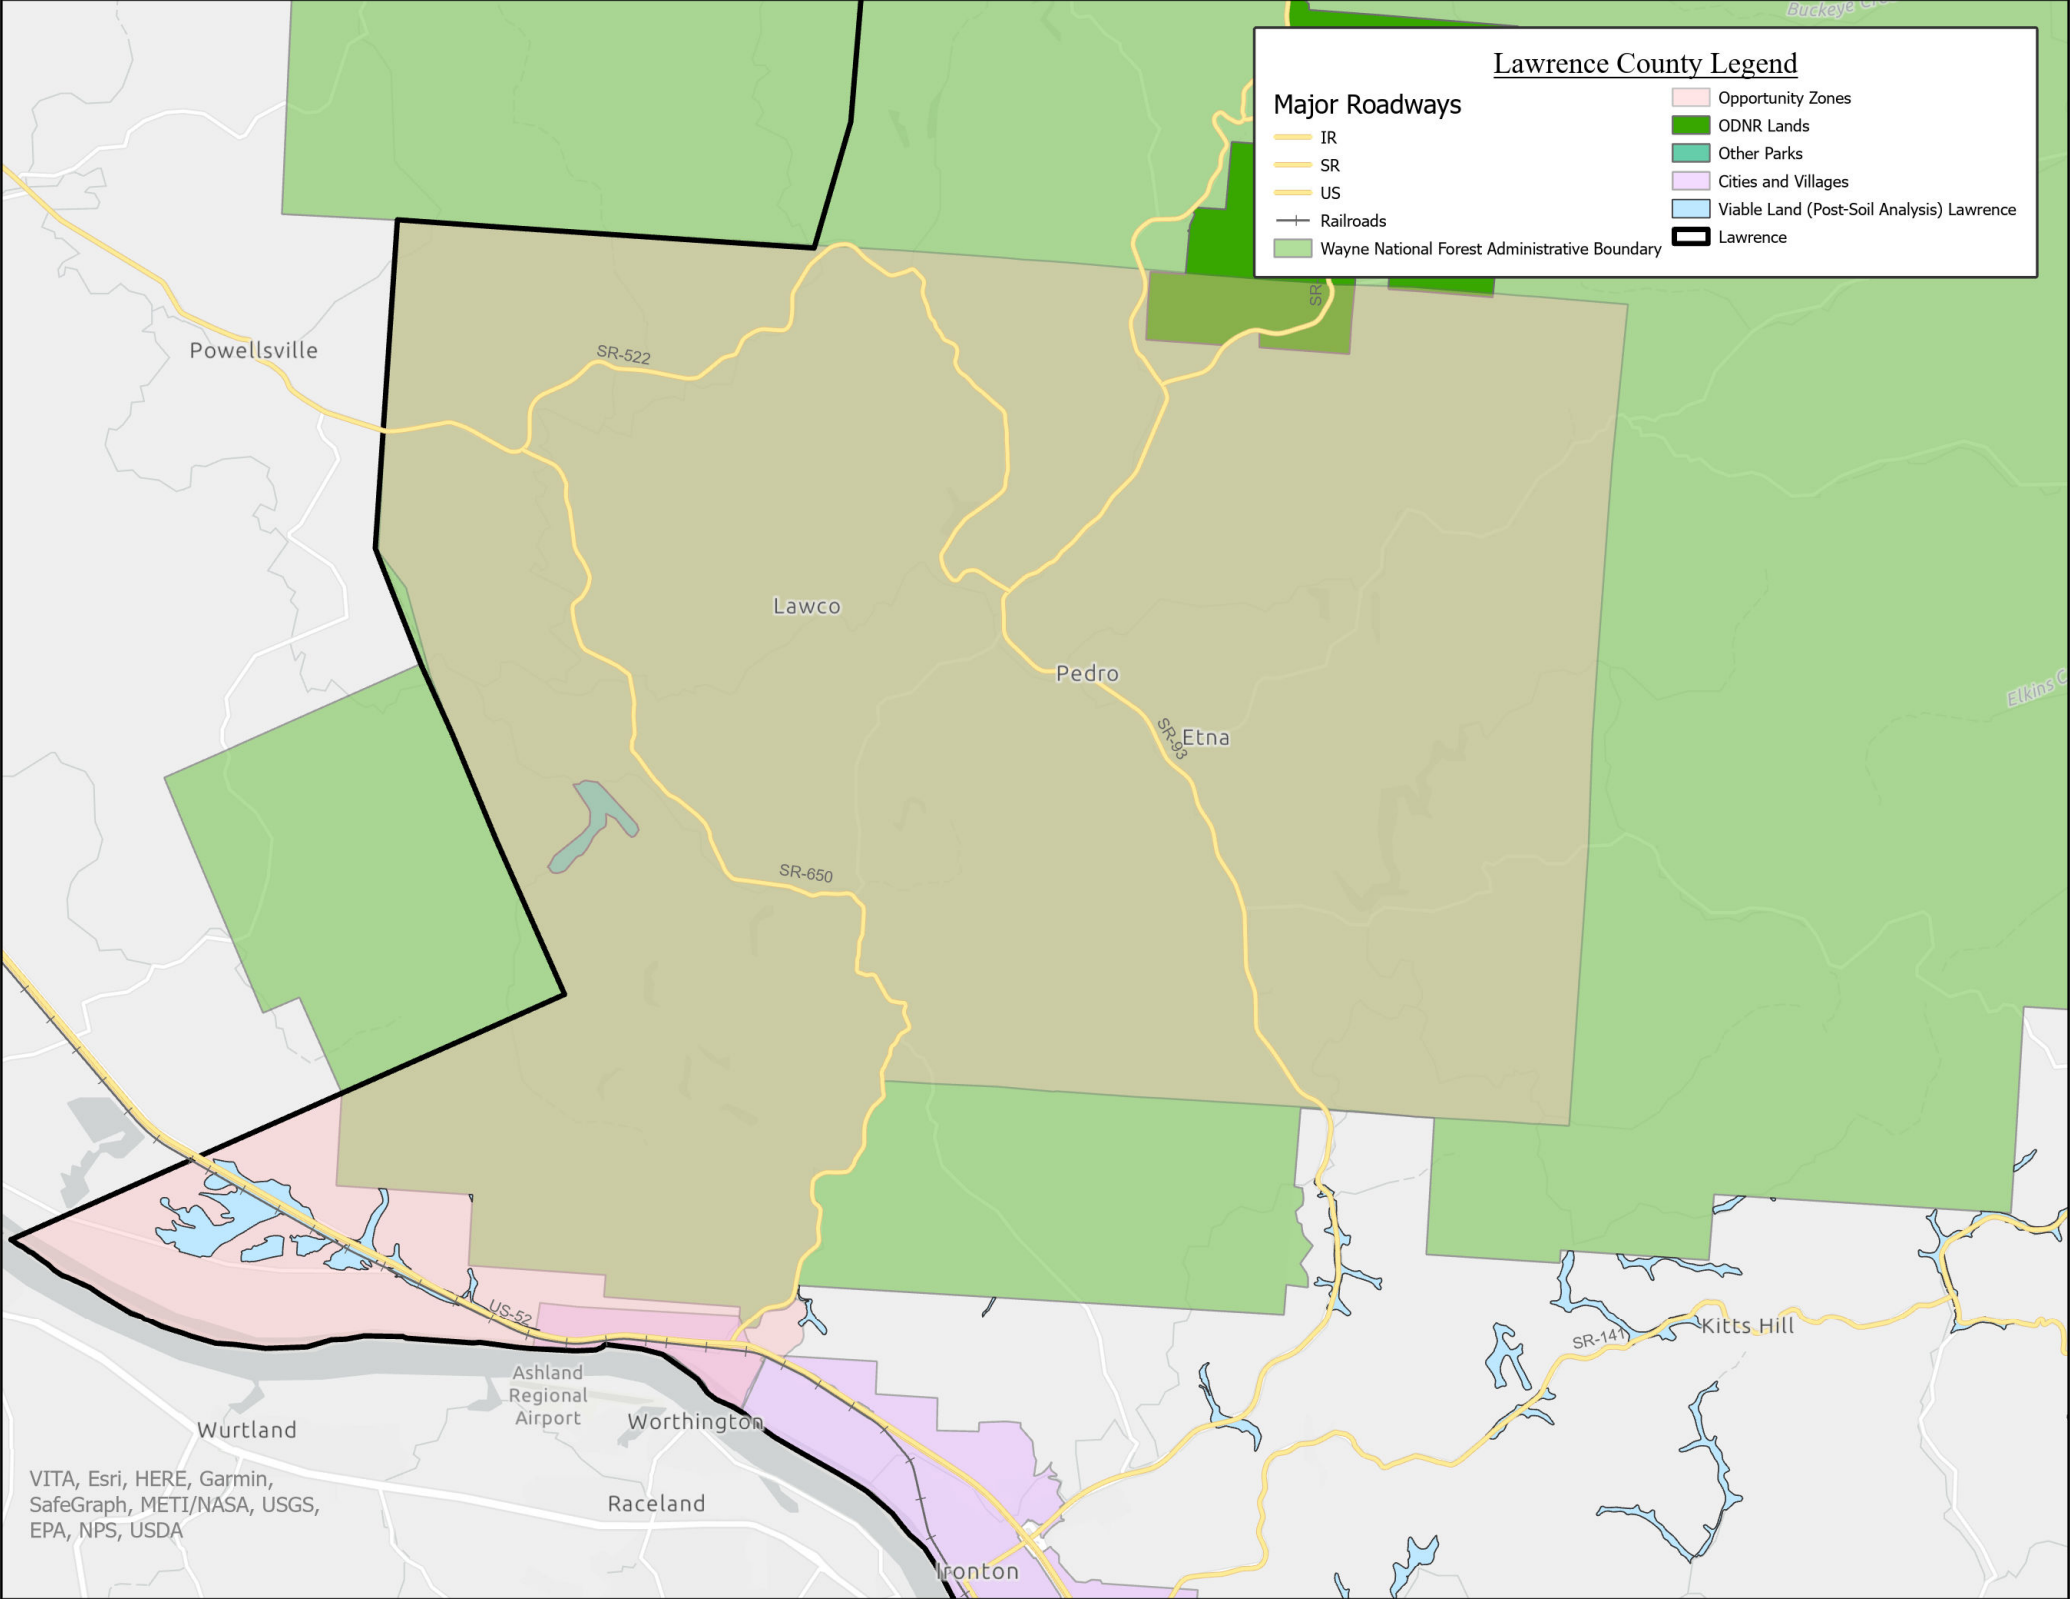

Lawrence County Legend

Major Roadways

- IR
- SR
- US
- Railroads
- Wayne National Forest Administrative Boundary

- Opportunity Zones
- ODNR Lands
- Other Parks
- Cities and Villages
- Viable Land (Post-Soil Analysis) Lawrence
- Lawrence

Lawrence County Legend

Major Roadways

- IR
- SR
- US
- Railroads
- Wayne National Forest Administrative Boundary

- ODNR Lands
- Other Parks
- Cities and Villages
- Viable Land (Post-Soil Analysis) Lawrence
- Viable Land (Post-Soil Analysis) Scioto
- Opportunity Zones
- Lawrence

VITA, Esri, HERE, Garmin, SafeGraph, INCREMENT P, METI/NASA, USGS, EPA, NPS, US Census Bureau, USDA