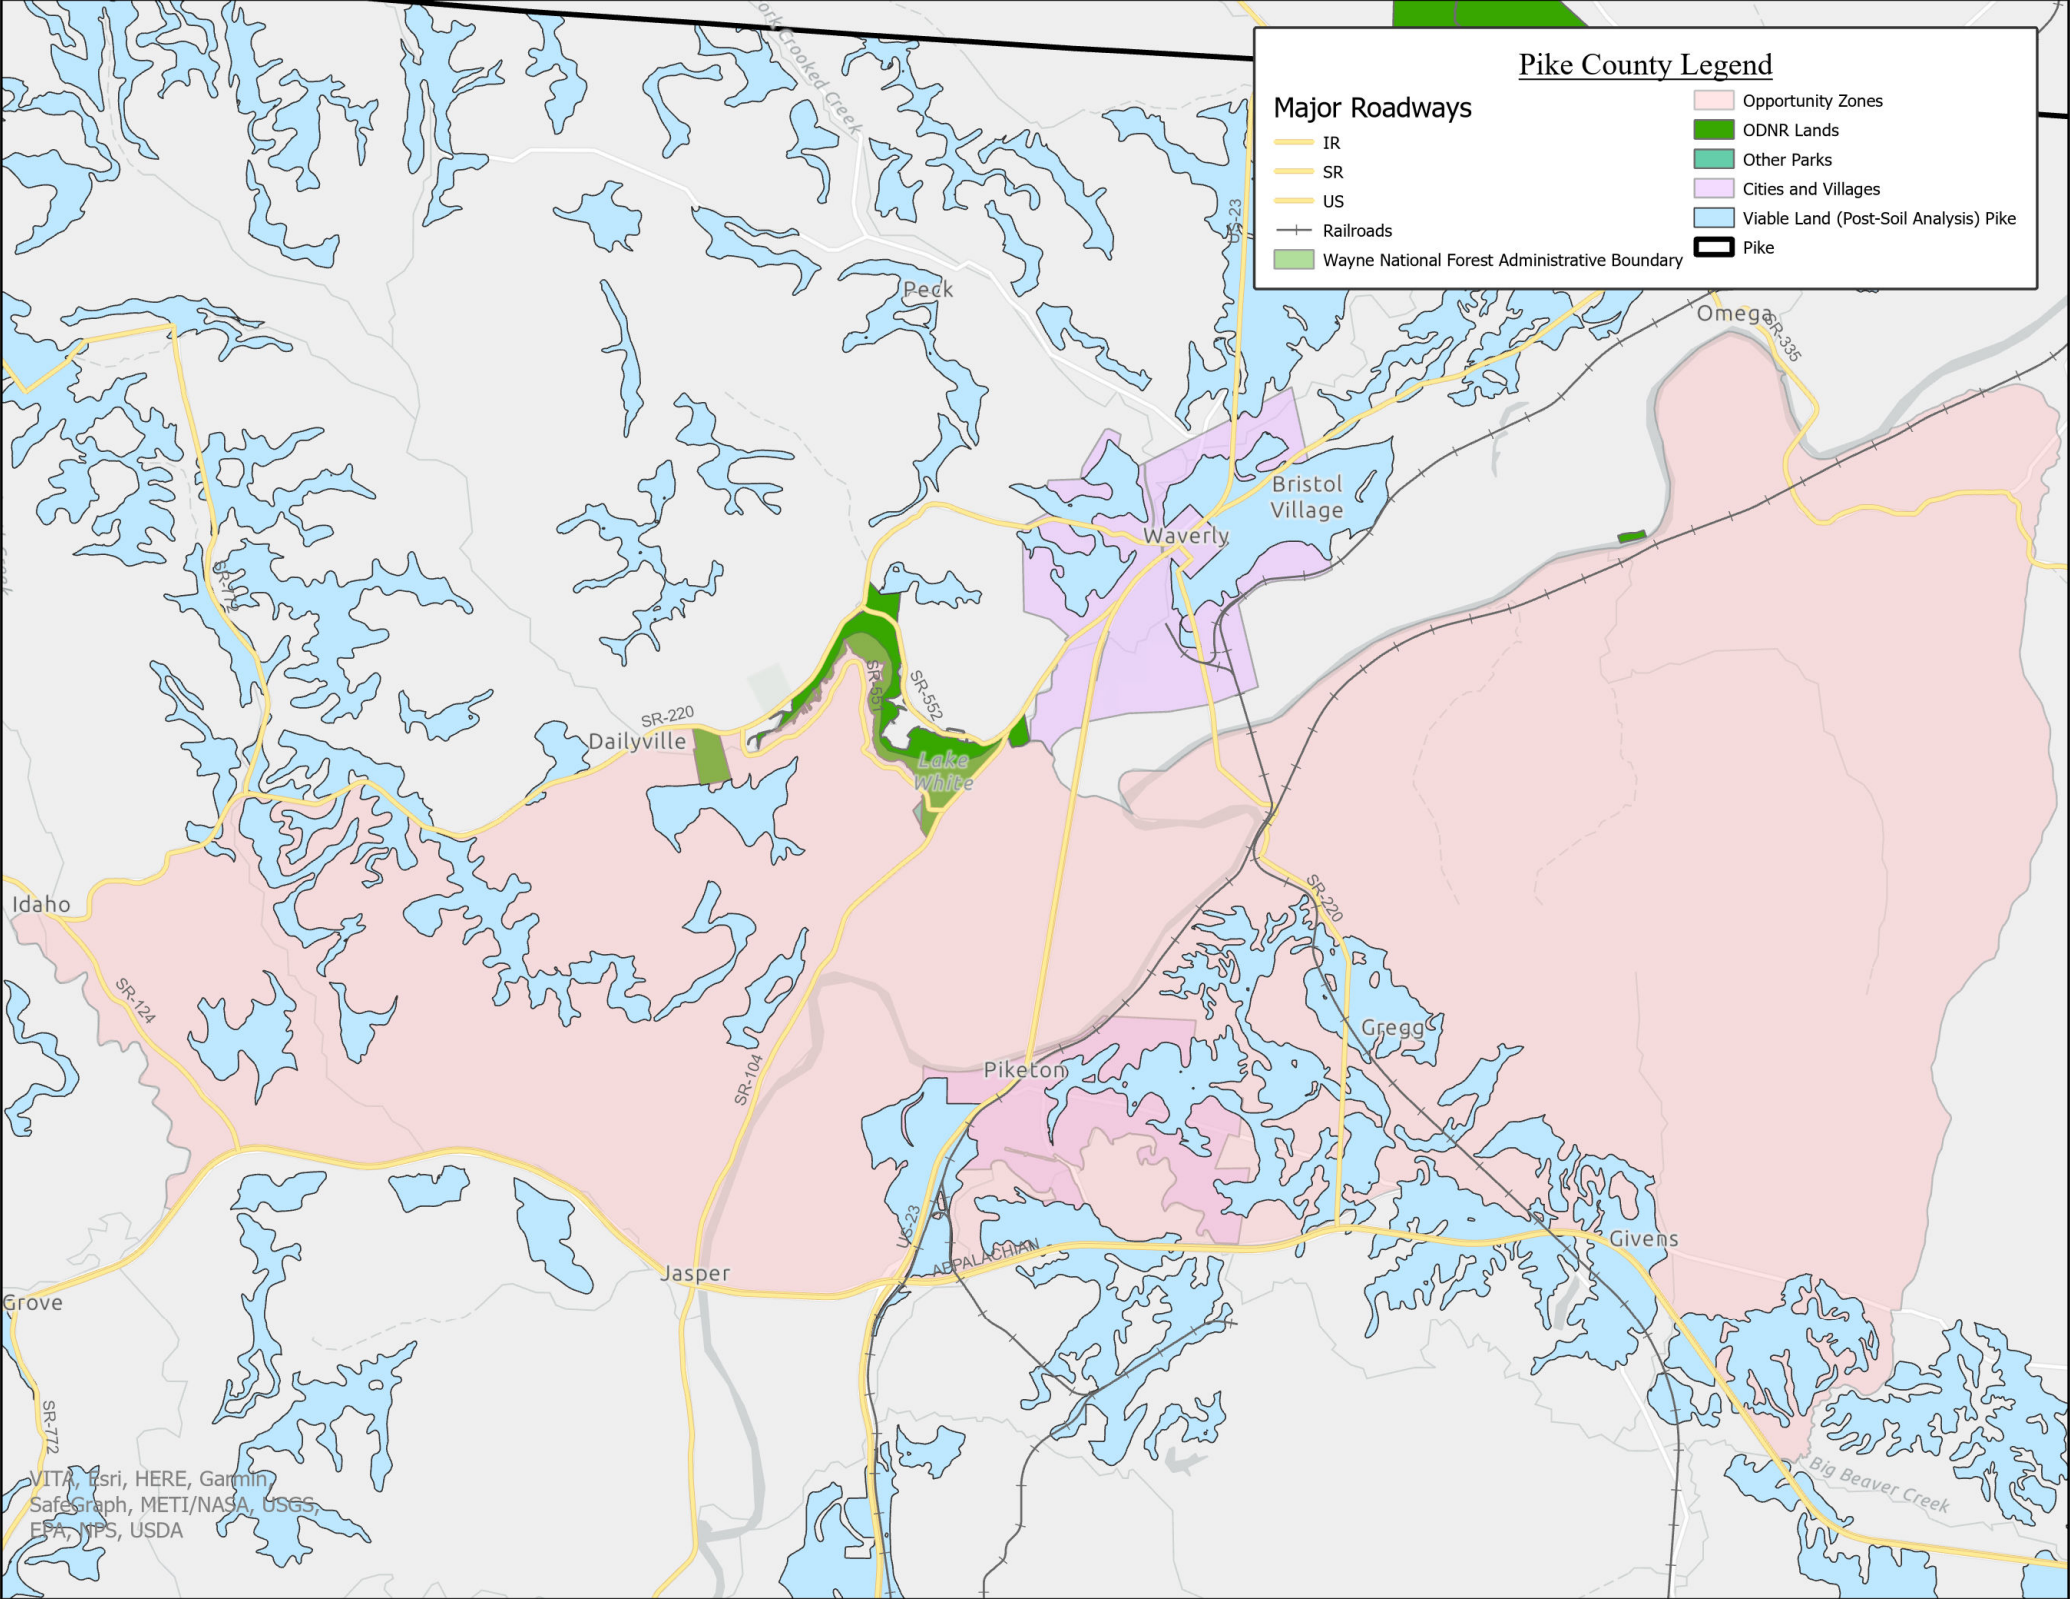

Pike County Legend

Major Roadways

- IR
- SR
- US
- Railroads
- Wayne National Forest Administrative Boundary

- Opportunity Zones
- ODNR Lands
- Other Parks
- Cities and Villages, Vinton
- Viable Land (Post-Soil Analysis) Pike
- Pike

Pike County Legend

Major Roadways

- IR
- SR
- US
- Railroads
- Wayne National Forest Administrative Boundary

- Opportunity Zones
- ODNR Lands
- Other Parks
- Cities and Villages
- Viable Land (Post-Soil Analysis) Pike
- Pike

VITA, Esri, HERE, Garmin
SafeGraph, METI/NASA, USGS,
EPA, NPS, USDA