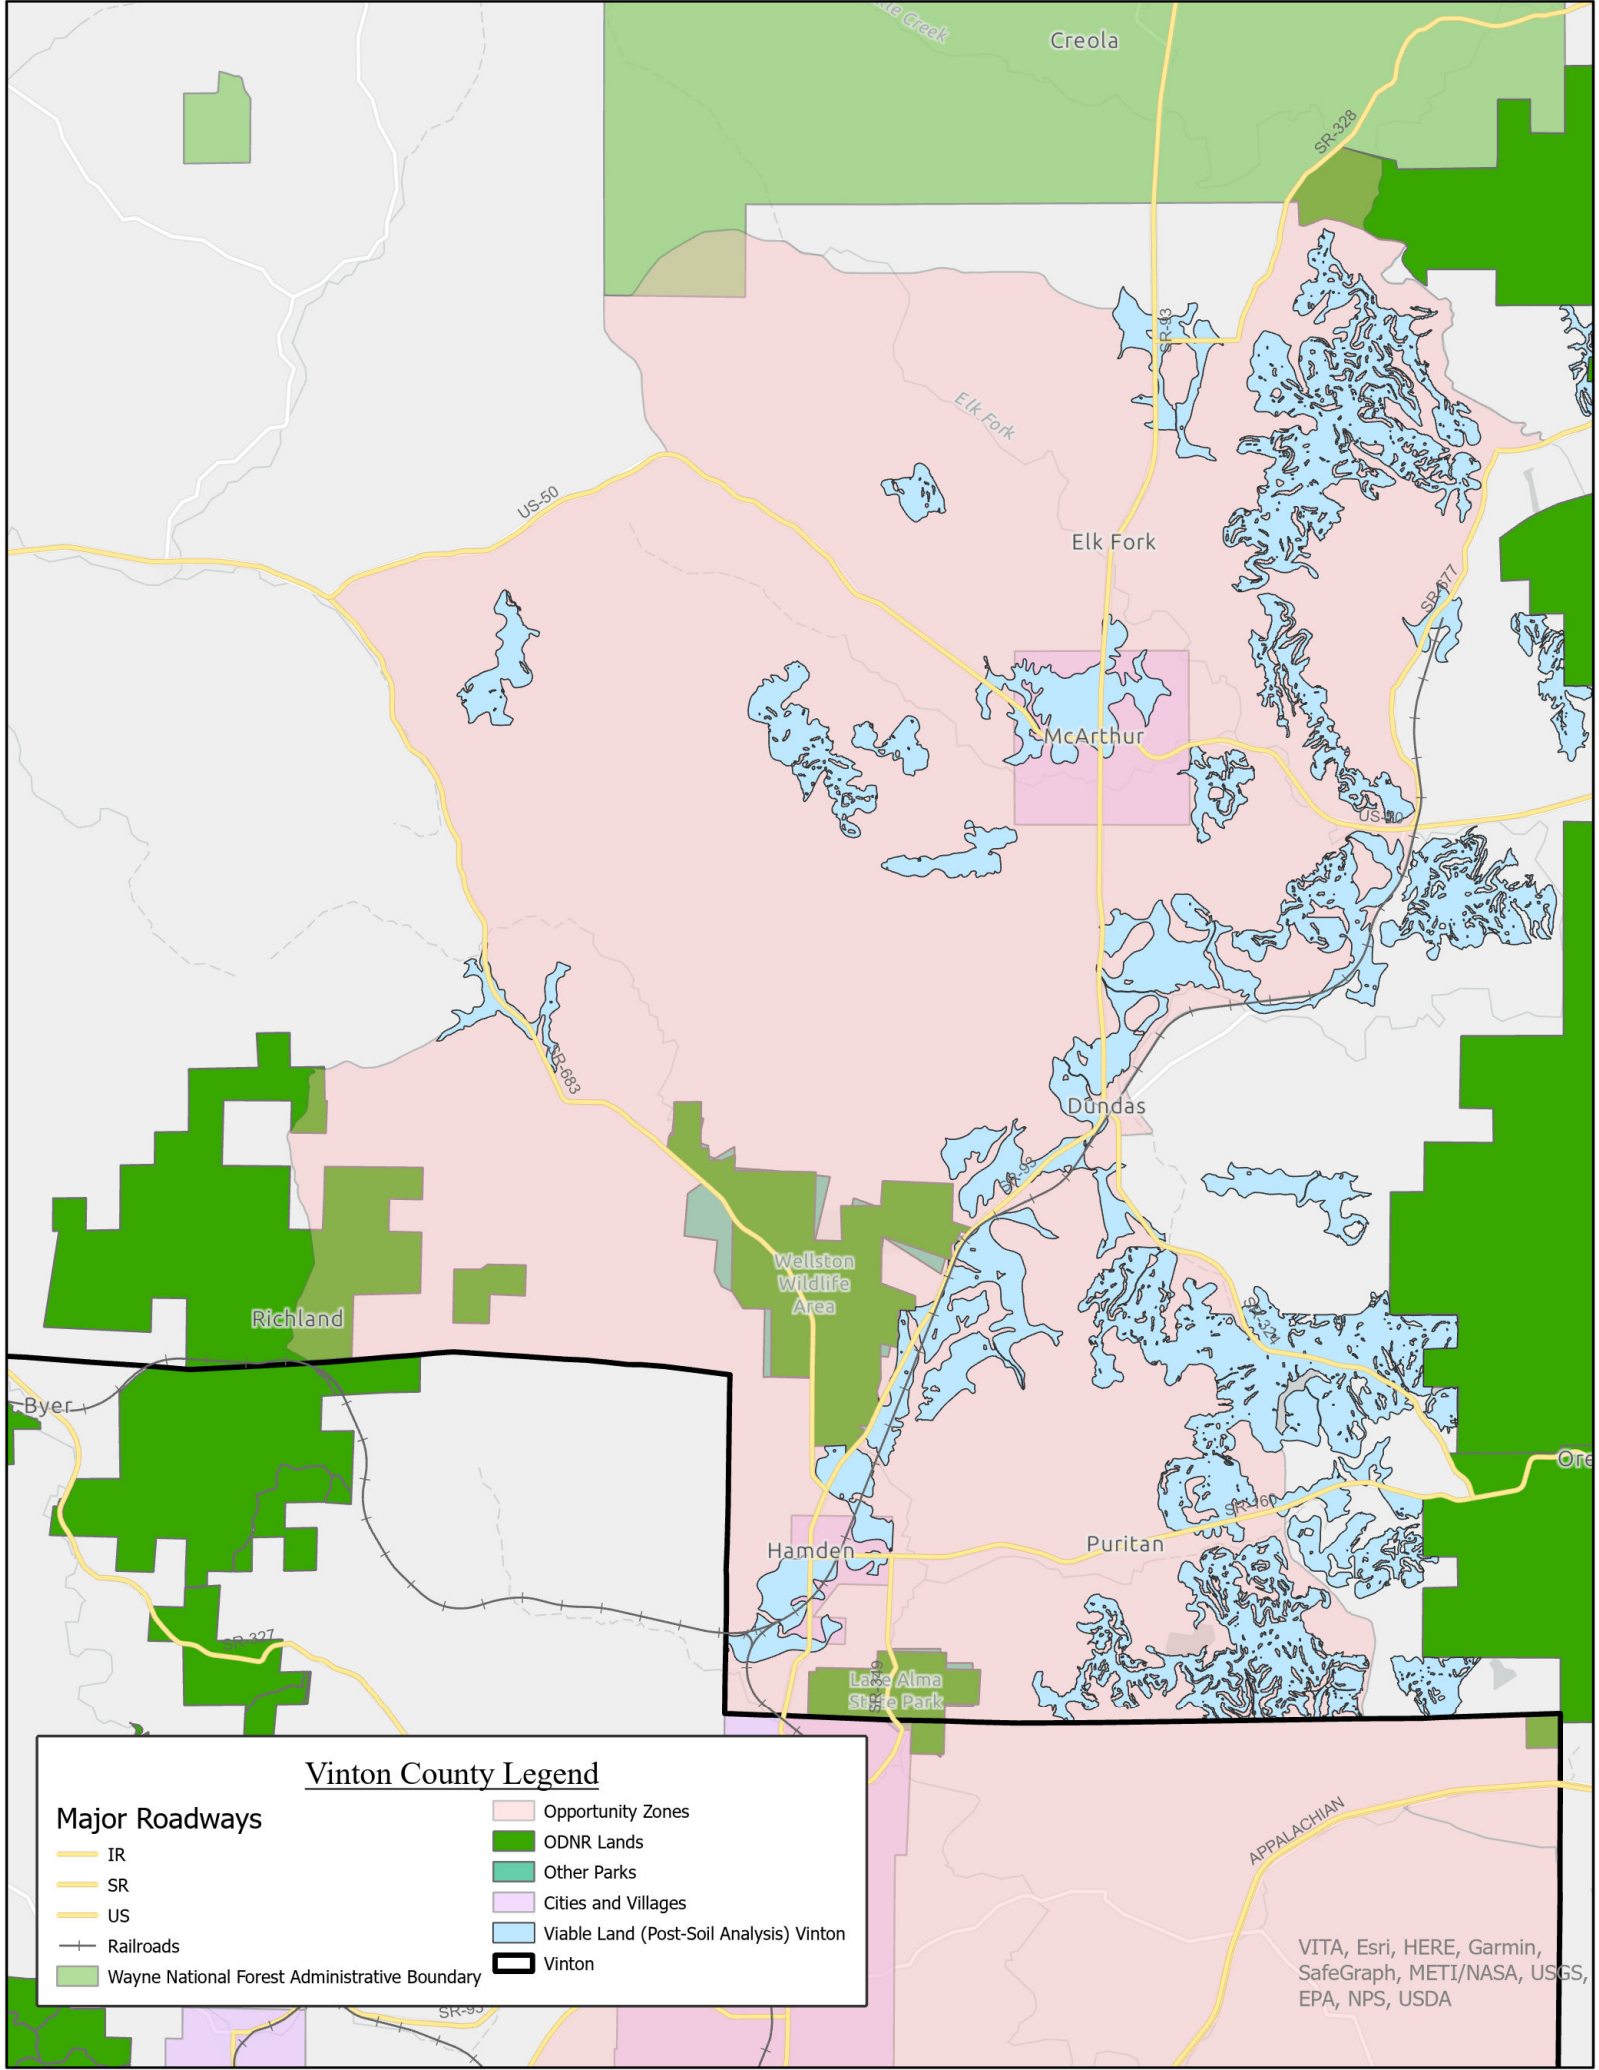

**Vinton County Legend**

**Major Roadways**

- IR
- SR
- US
- Railroads
- Wayne National Forest Administrative Boundary

- Opportunity Zones
- ODNR Lands
- Other Parks
- Cities and Villages, Vinton
- Vinton
- Viable Land (Post-Soil Analysis) Vinton

**Vinton County Legend**

**Major Roadways**

- IR
- SR
- US
- Railroads
- Wayne National Forest Administrative Boundary

- Opportunity Zones
- ODNR Lands
- Other Parks
- Cities and Villages
- Viable Land (Post-Soil Analysis) Vinton
- Vinton

VITA, Esri, HERE, Garmin, SafeGraph, METI/NASA, USGS, EPA, NPS, USDA